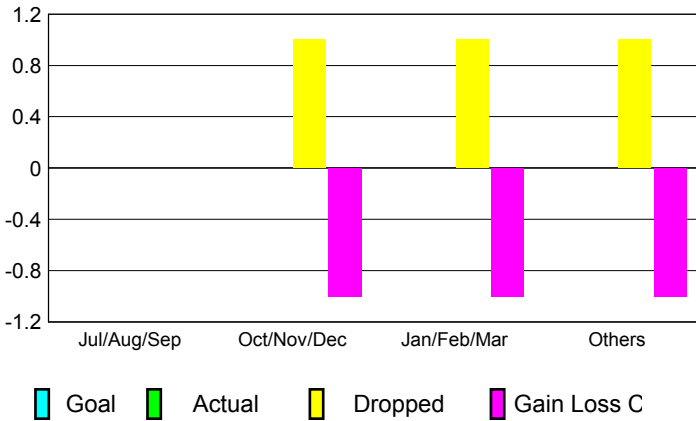

GMT: **MICHAEL BUTLER**

Location: **MISSOURI**

GMT CA: **1**

CLUBS

Month	New Club Goal	Actual New Clubs	Actual Dropped Clubs	Gain/Loss of Clubs
2012-2013				
Jul/Aug/Sep	0	0	0	0
Oct/Nov/Dec	0	0	1	-1
Jan/Feb/Mar	0	0	1	-1
Apr/May/June	0	0	1	-1
Totals	0	0	3	-3

MEMBERSHIP

Month	Net Memb Goal	Actual New Memb	Actual Dropped Memb	Gain/Loss of Memb
2012-2013				
Jul/Aug/Sep	0	31	60	-29
Oct/Nov/Dec	0	34	39	-5
Jan/Feb/Mar	0	34	40	-6
Apr/May/June	0	33	42	-9
Totals	0	132	181	-49

Club Results 2012-2013

Goal, New, Dropped, Gain/Loss

Membership Results 2012-2013

Goal, New, Dropped, Gain/Loss

YTD Status Quo Clubs 2012-2013

Status Quo Clubs Compared to Status Quo Members

Gender Comparison 2012-2013