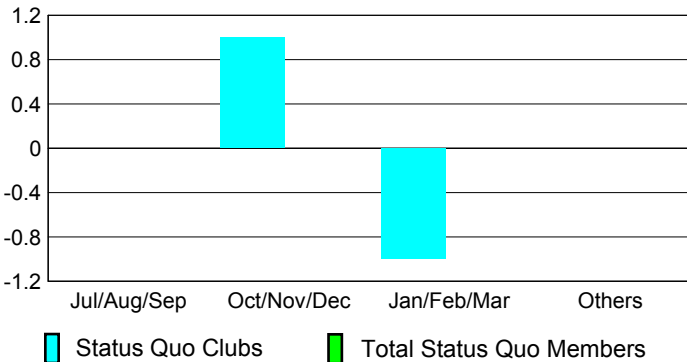

MEMBERSHIP

Month	Net Memb Goal	Actual New Memb	Actual Dropped Memb	Gain/Loss of Memb
2012-2013				
Jul/Aug/Sep	0	31	60	-29
Oct/Nov/Dec	0	34	39	-5
Jan/Feb/Mar	0	34	40	-6
Apr/May/June	0	33	42	-9
Totals	0	132	181	-49

Club Results 2012-2013

Goal, New, Dropped, Gain/Loss

Membership Results 2012-2013

Goal, New, Dropped, Gain/Loss

YTD Status Quo Clubs 2012-2013

Status Quo Clubs Compared to Status Quo Members

Gender Comparison 2012-2013

Club Gain/Loss 2012-2013

Membership Gain/Loss 2012-2013