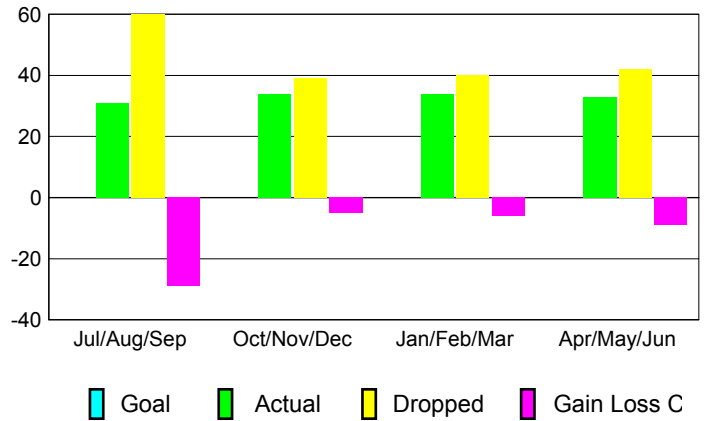

GMT: **MICHAEL BUTLER**

Location: **MISSOURI**

GMT CA: **1**

CLUBS

Month	New Club Goal	Actual New Clubs	Actual Dropped Clubs	Gain/Loss of Clubs
2012-2013				
Jul/Aug/Sep	0	0	0	0
Oct/Nov/Dec	0	0	1	-1
Jan/Feb/Mar	0	0	1	-1
Apr/May/June	0	0	1	-1
Totals	0	0	3	-3

MEMBERSHIP

Month	Net Memb Goal	Actual New Memb	Actual Dropped Memb	Gain/Loss of Memb
2012-2013				
Jul/Aug/Sep	0	31	60	-29
Oct/Nov/Dec	0	34	39	-5
Jan/Feb/Mar	0	34	40	-6
Apr/May/June	0	33	42	-9
Totals	0	132	181	-49

Club Results 2012-2013

Goal, New, Dropped, Gain/Loss

Membership Results 2012-2013

Goal, New, Dropped, Gain/Loss

YTD Status Quo Clubs 2012-2013

Status Quo Clubs Compared to Status Quo Members

Gender Comparison 2012-2013