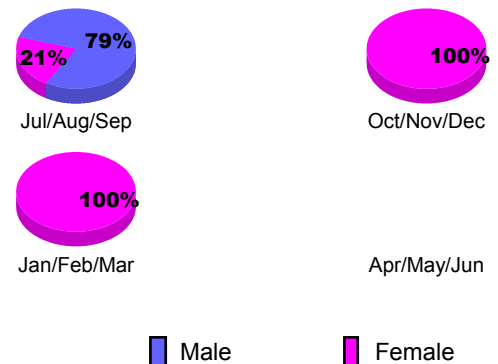

Club Results 2012-2013

Goal, New, Dropped, Gain/Loss

Membership Results 2012-2013

Goal, New, Dropped, Gain/Loss

YTD Status Quo Clubs 2012-2013

Status Quo Clubs Compared to Status Quo Members

Gender Comparison 2012-2013

Club Gain/Loss 2012-2013

Membership Gain/Loss 2012-2013